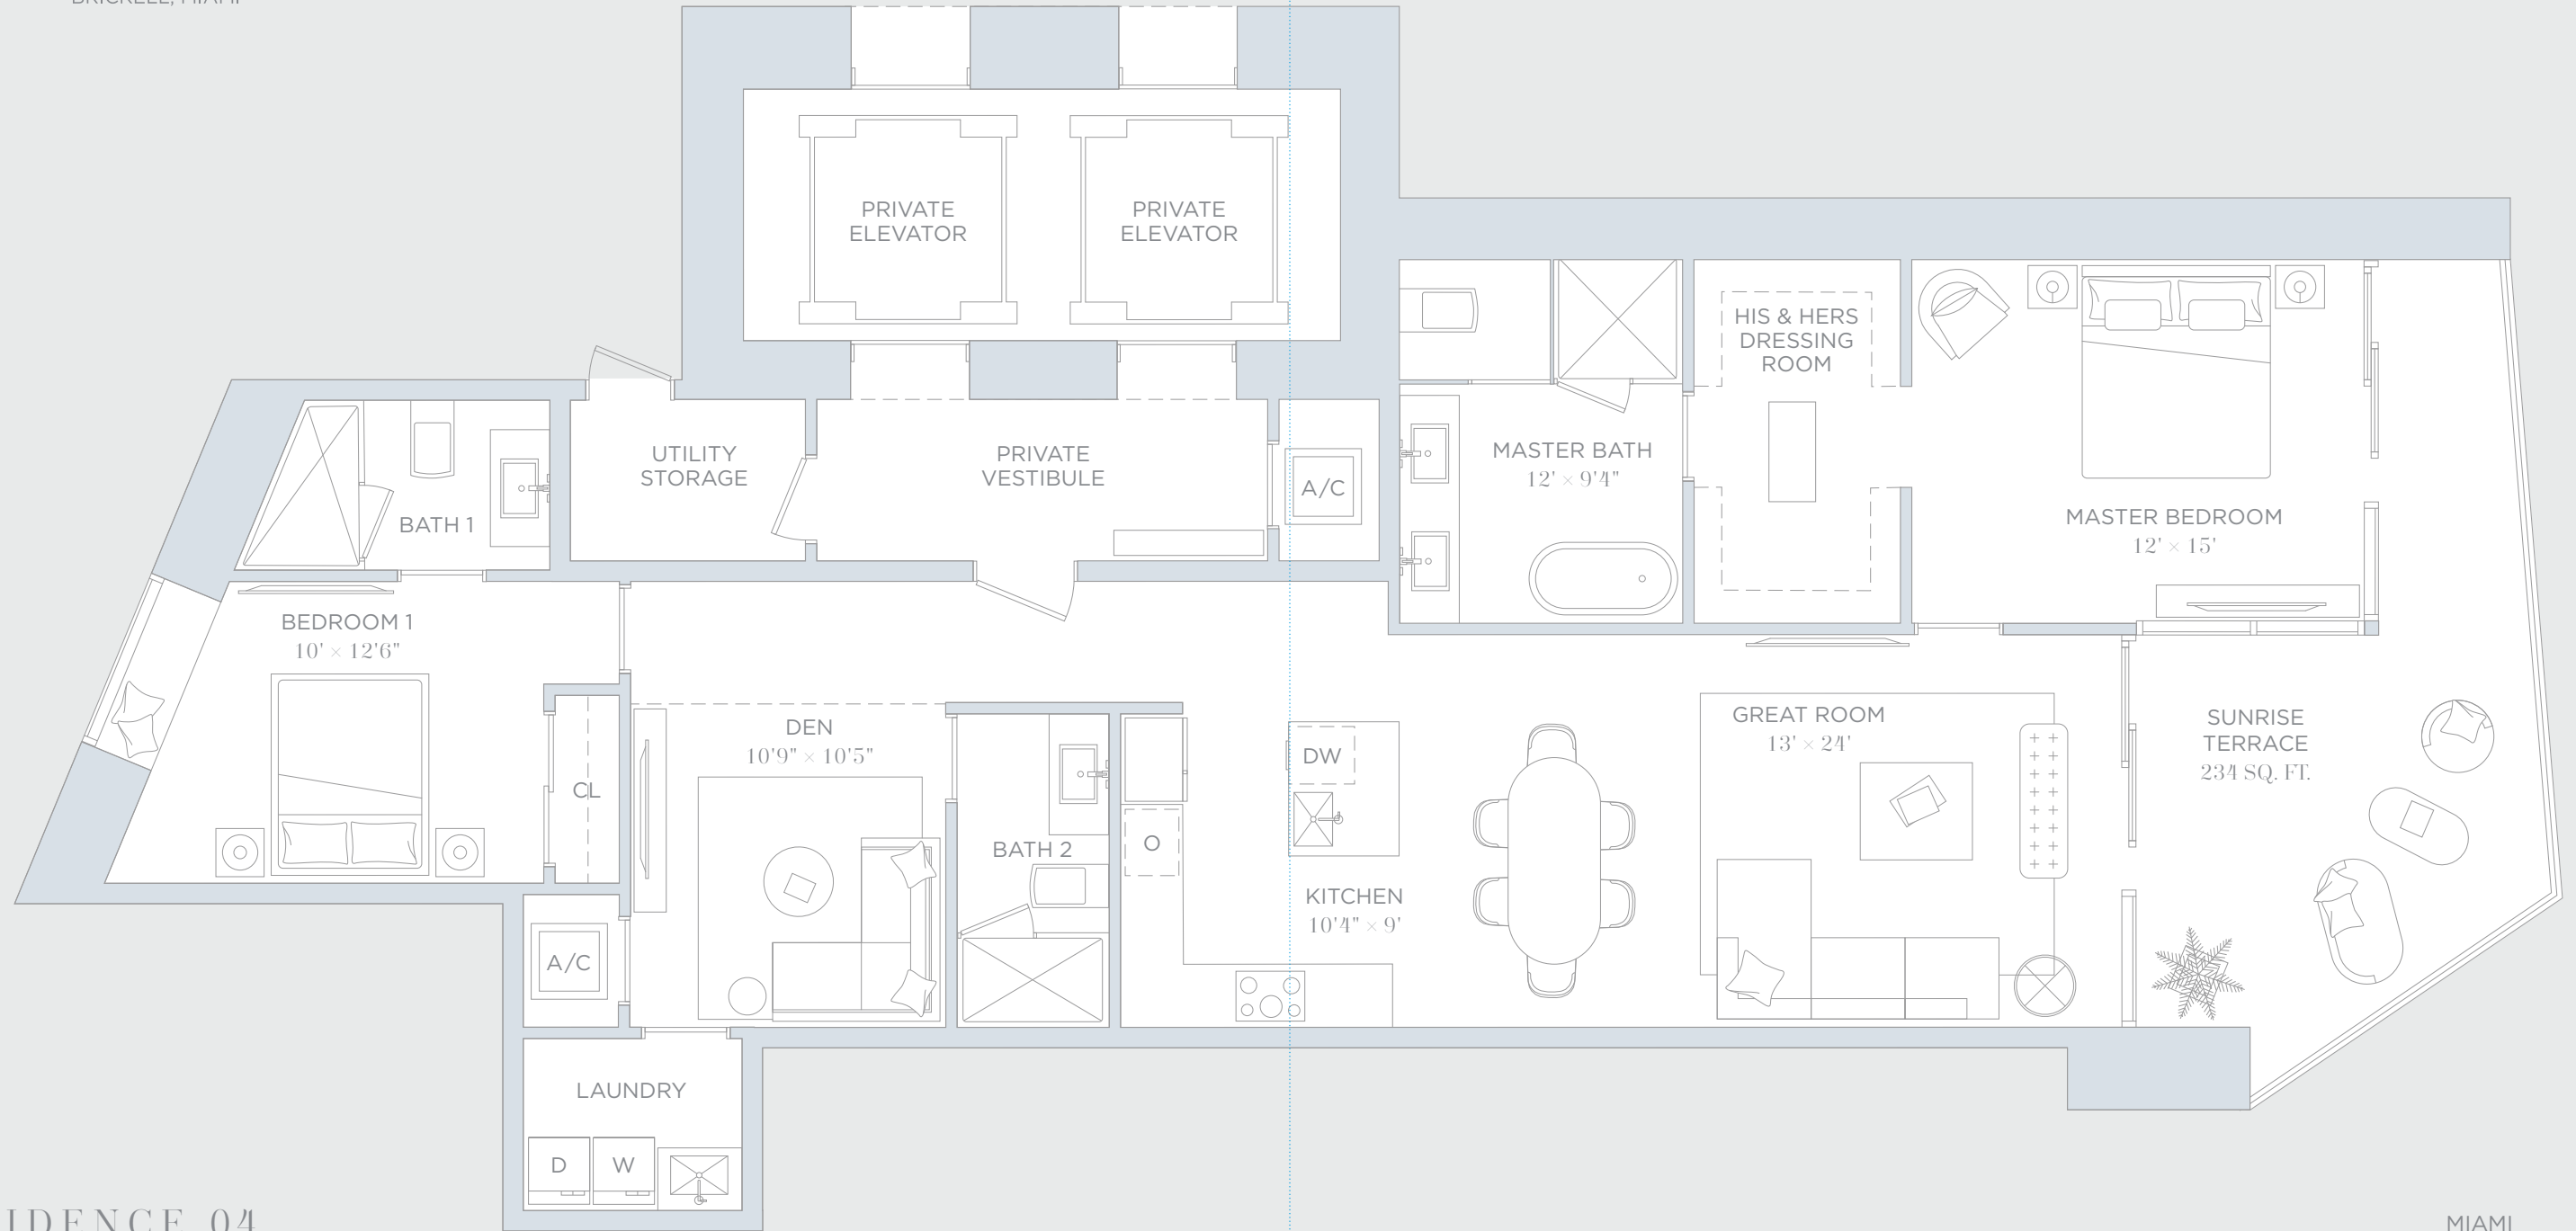

RESIDENCE 01

4 BEDROOMS 4.5 BATHROOMS

A/C INTERIOR AREA: 3,029 SQ. FT. 281.40 SQ. M.

TERRACE AREA: 625 SQ. FT. 58.06 SQ. M.

TOTAL RESIDENCE: 3,654 SQ. FT. 339.46 SQ. M.

RESIDENCE 02

2 BEDROOMS 3 BATHROOMS & DEN

A/C INTERIOR AREA: 1,916 SQ. FT. 178 SQ. M.

TERRACE AREA: 273 SQ. FT. 25.36 SQ. M.

TOTAL RESIDENCE: 2,189 SQ. FT. 203.36 SQ. M.

RESIDENCE 03

2 BEDROOMS 3 BATHROOMS

A/C INTERIOR AREA:	1,865 SQ. FT.	173.26 SQ. M.
TERRACE AREA:	292 SQ. FT.	27.13 SQ. M.
TOTAL RESIDENCE:	2,157 SQ. FT.	200.39 SQ. M.

RESIDENCE 04

2 BEDROOMS 3 BATHROOMS & DEN

A/C INTERIOR AREA:	1,784 SQ. FT.	165.74 SQ. M.
TERRACE AREA:	234 SQ. FT.	21.74 SQ. M.
TOTAL RESIDENCE:	2,018 SQ. FT.	187.48 SQ. M.

RESIDENCE 05

1 BEDROOMS 2 BATHROOMS & DEN