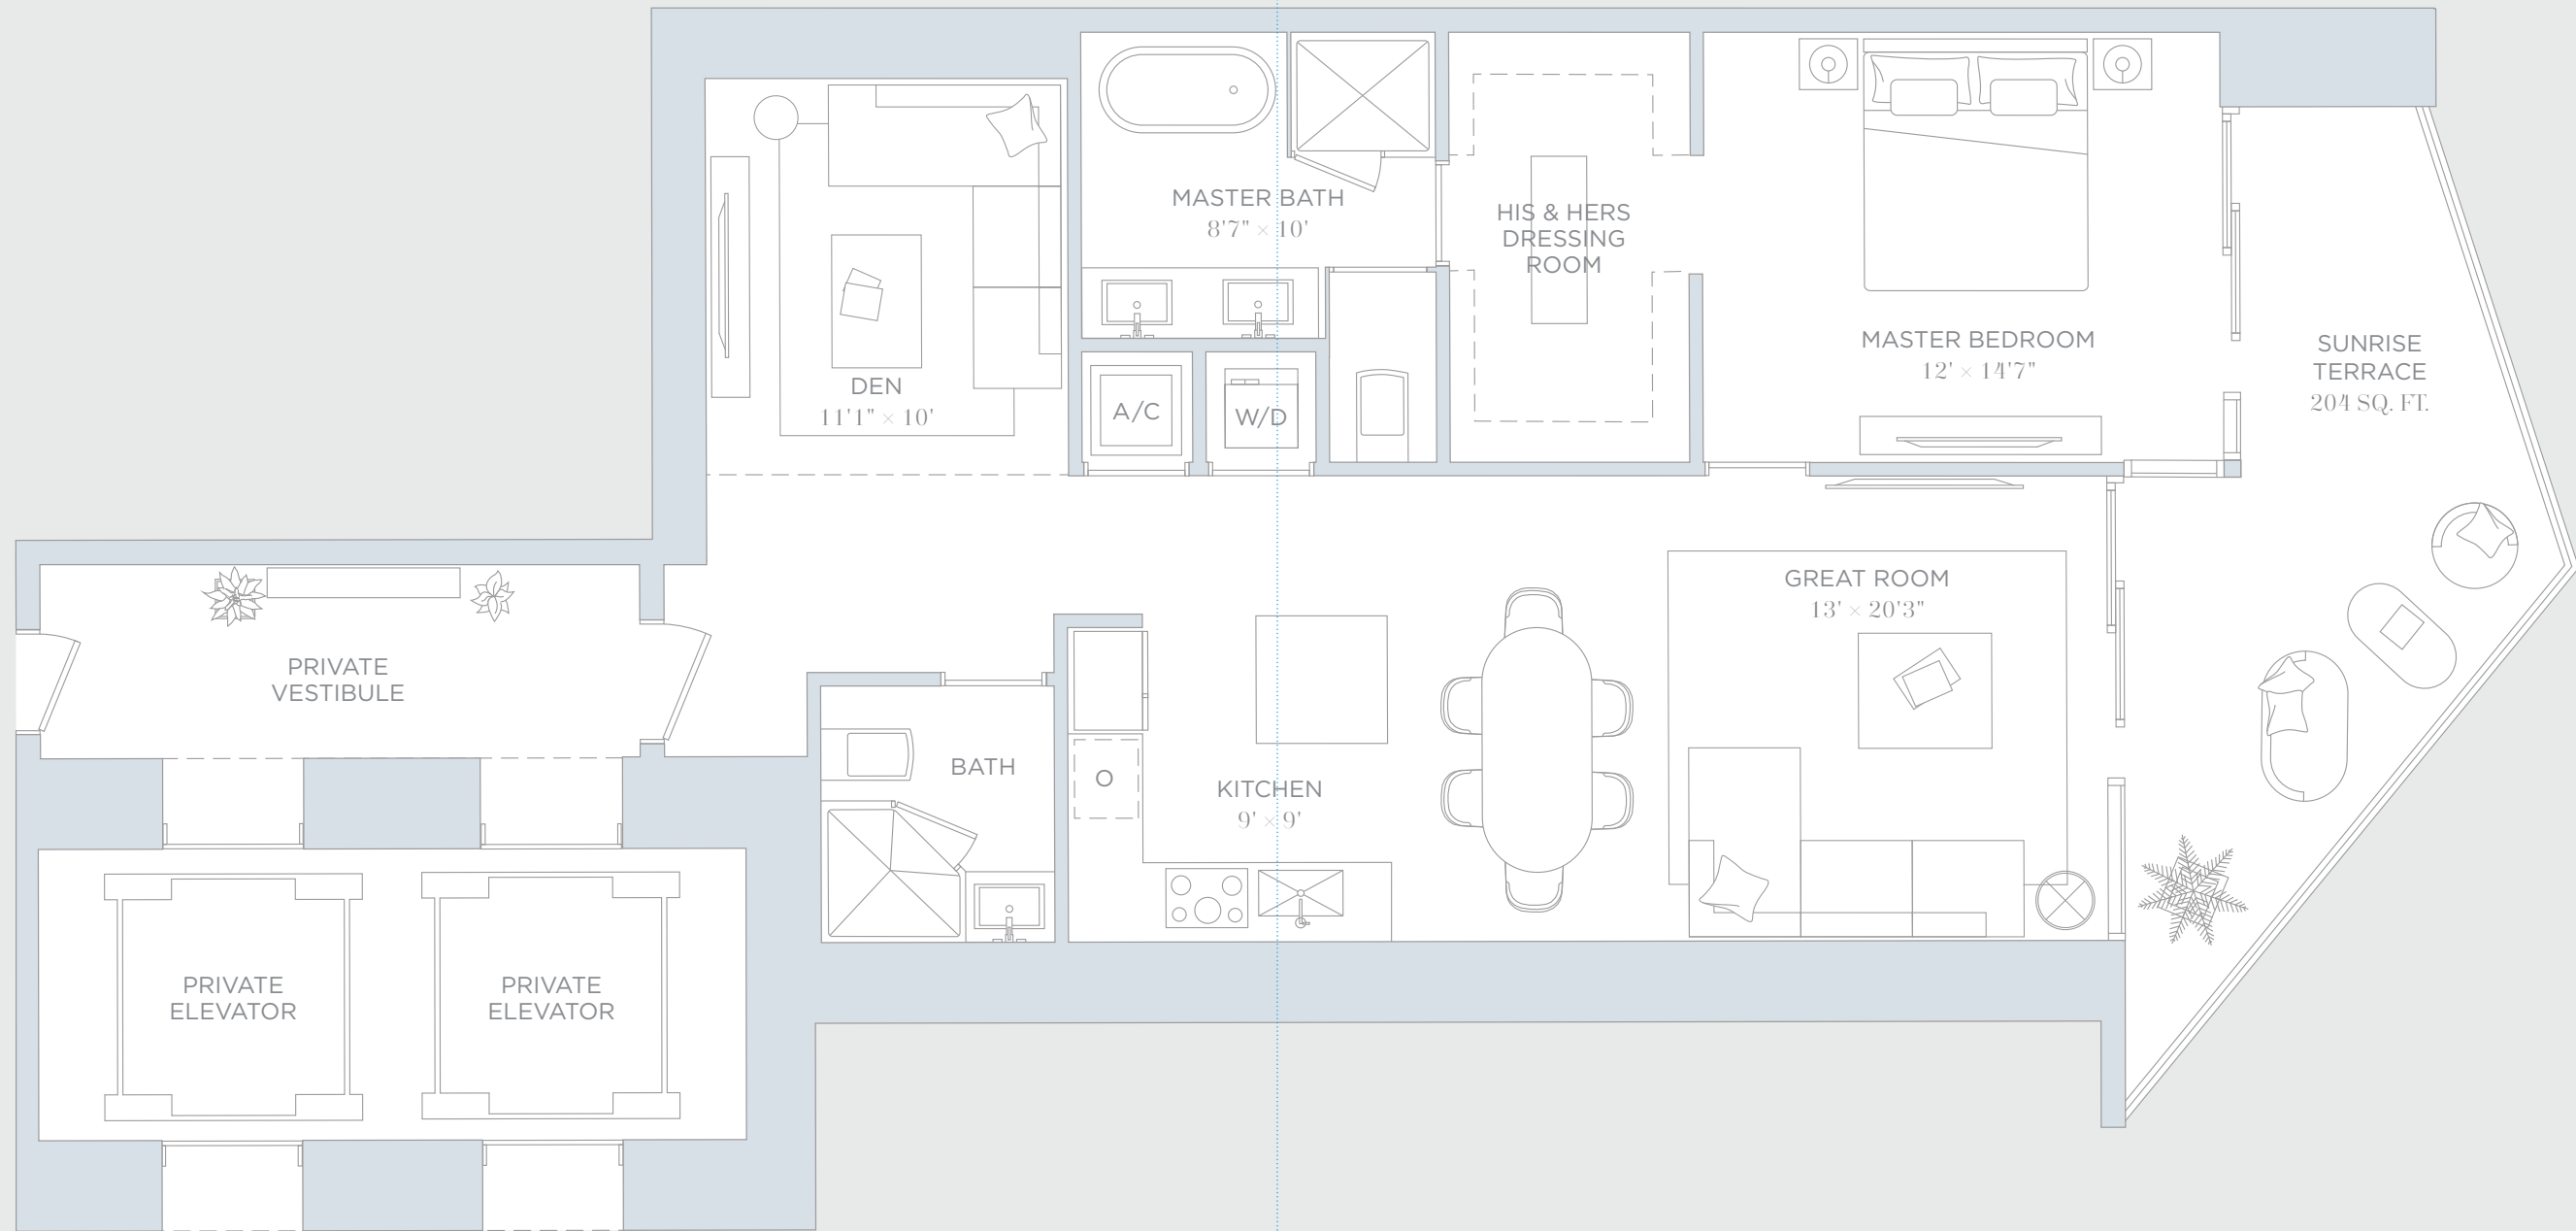

A/C INTERIOR AREA: 1,916 SQ. FT. 178 SQ. M.

TERRACE AREA: 273 SQ. FT. 25.36 SQ. M.

TOTAL RESIDENCE: 2,189 SQ. FT. 203.36 SQ. M.

RESIDENCE 03

2 BEDROOMS 3 BATHROOMS

A/C INTERIOR AREA:	1,865 SQ. FT.	173.26 SQ. M.
TERRACE AREA:	292 SQ. FT.	27.13 SQ. M.
TOTAL RESIDENCE:	2,157 SQ. FT.	200.39 SQ. M.

RESIDENCE 04

2 BEDROOMS 3 BATHROOMS & DEN

A/C INTERIOR AREA:	1,784 SQ. FT.	165.74 SQ. M.
TERRACE AREA:	234 SQ. FT.	21.74 SQ. M.
TOTAL RESIDENCE:	2,018 SQ. FT.	187.48 SQ. M.

RESIDENCE 05

1 BEDROOMS 2 BATHROOMS & DEN