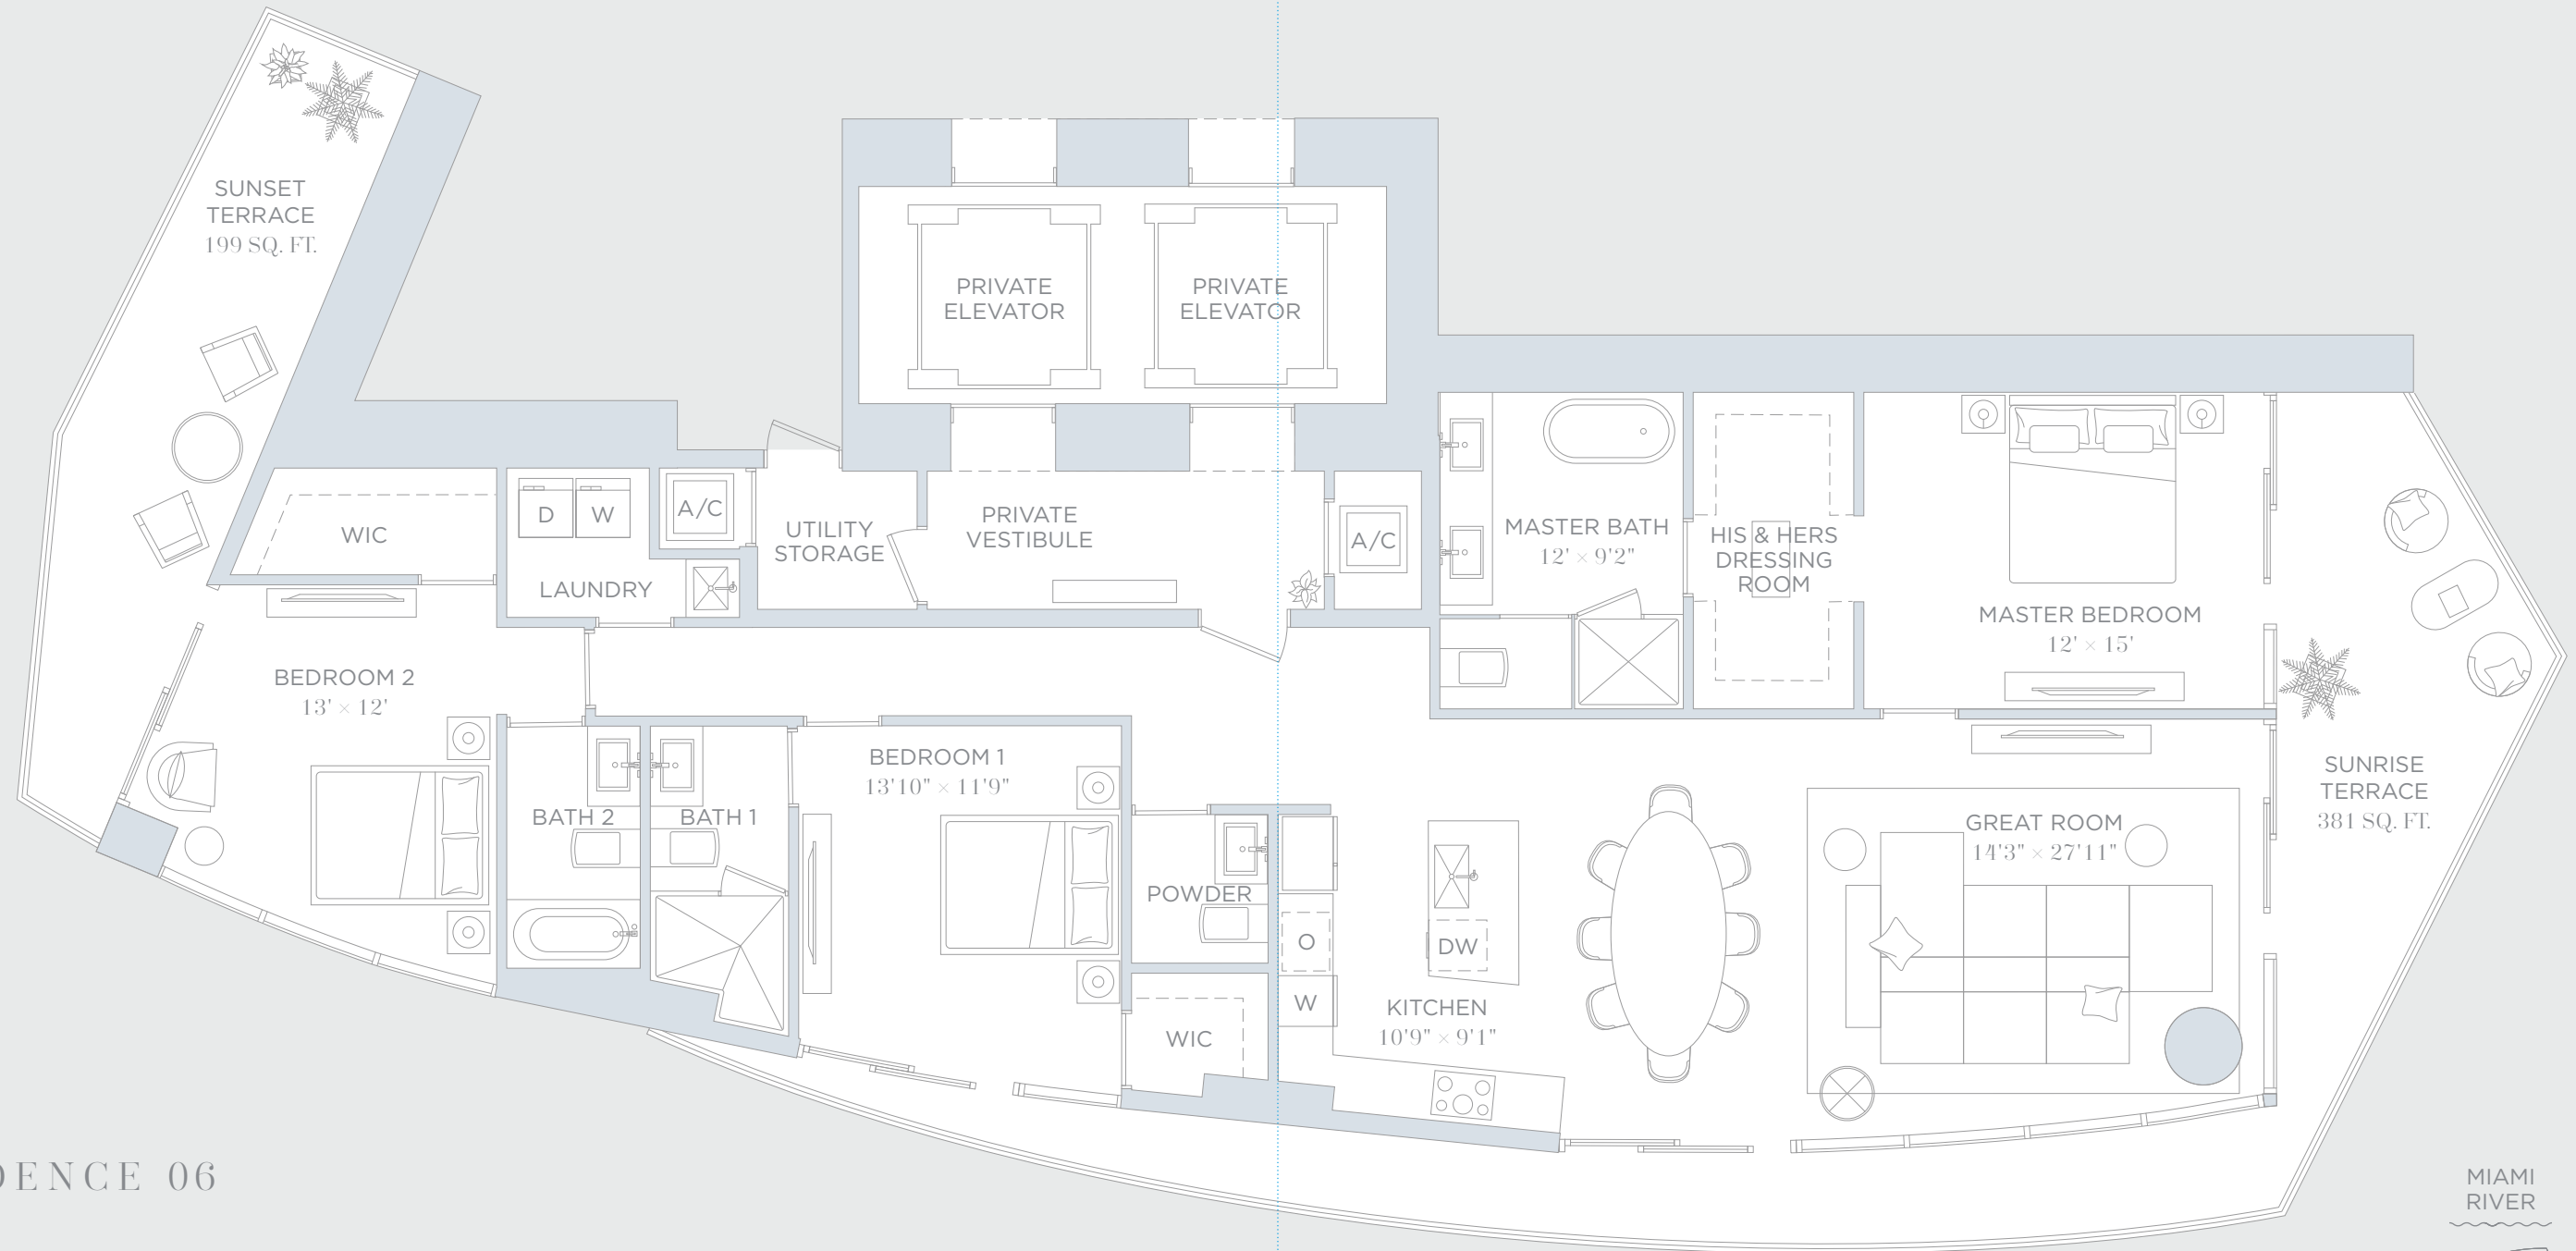

RESIDENCE 04

2 BEDROOMS 3 BATHROOMS & DEN

A/C INTERIOR AREA:	1,784 SQ. FT.	165.74 SQ. M.
TERRACE AREA:	234 SQ. FT.	21.74 SQ. M.
TOTAL RESIDENCE:	2,018 SQ. FT.	187.48 SQ. M.

RESIDENCE 05

1 BEDROOMS 2 BATHROOMS & DEN

A/C INTERIOR AREA:	1,336 SQ. FT.	124.12 SQ. M.
TERRACE AREA:	204 SQ. FT.	18.95 SQ. M.
TOTAL RESIDENCE:	1,540 SQ. FT.	143.07 SQ. M.

RESIDENCE 06

3 BEDROOMS 3.5 BATHROOMS

A/C INTERIOR AREA:	2,082 SQ. FT.	193.42 SQ. M.
TERRACE AREA:	580 SQ. FT.	53.88 SQ. M.
TOTAL RESIDENCE:	2,662 SQ. FT.	247.30 SQ. M.