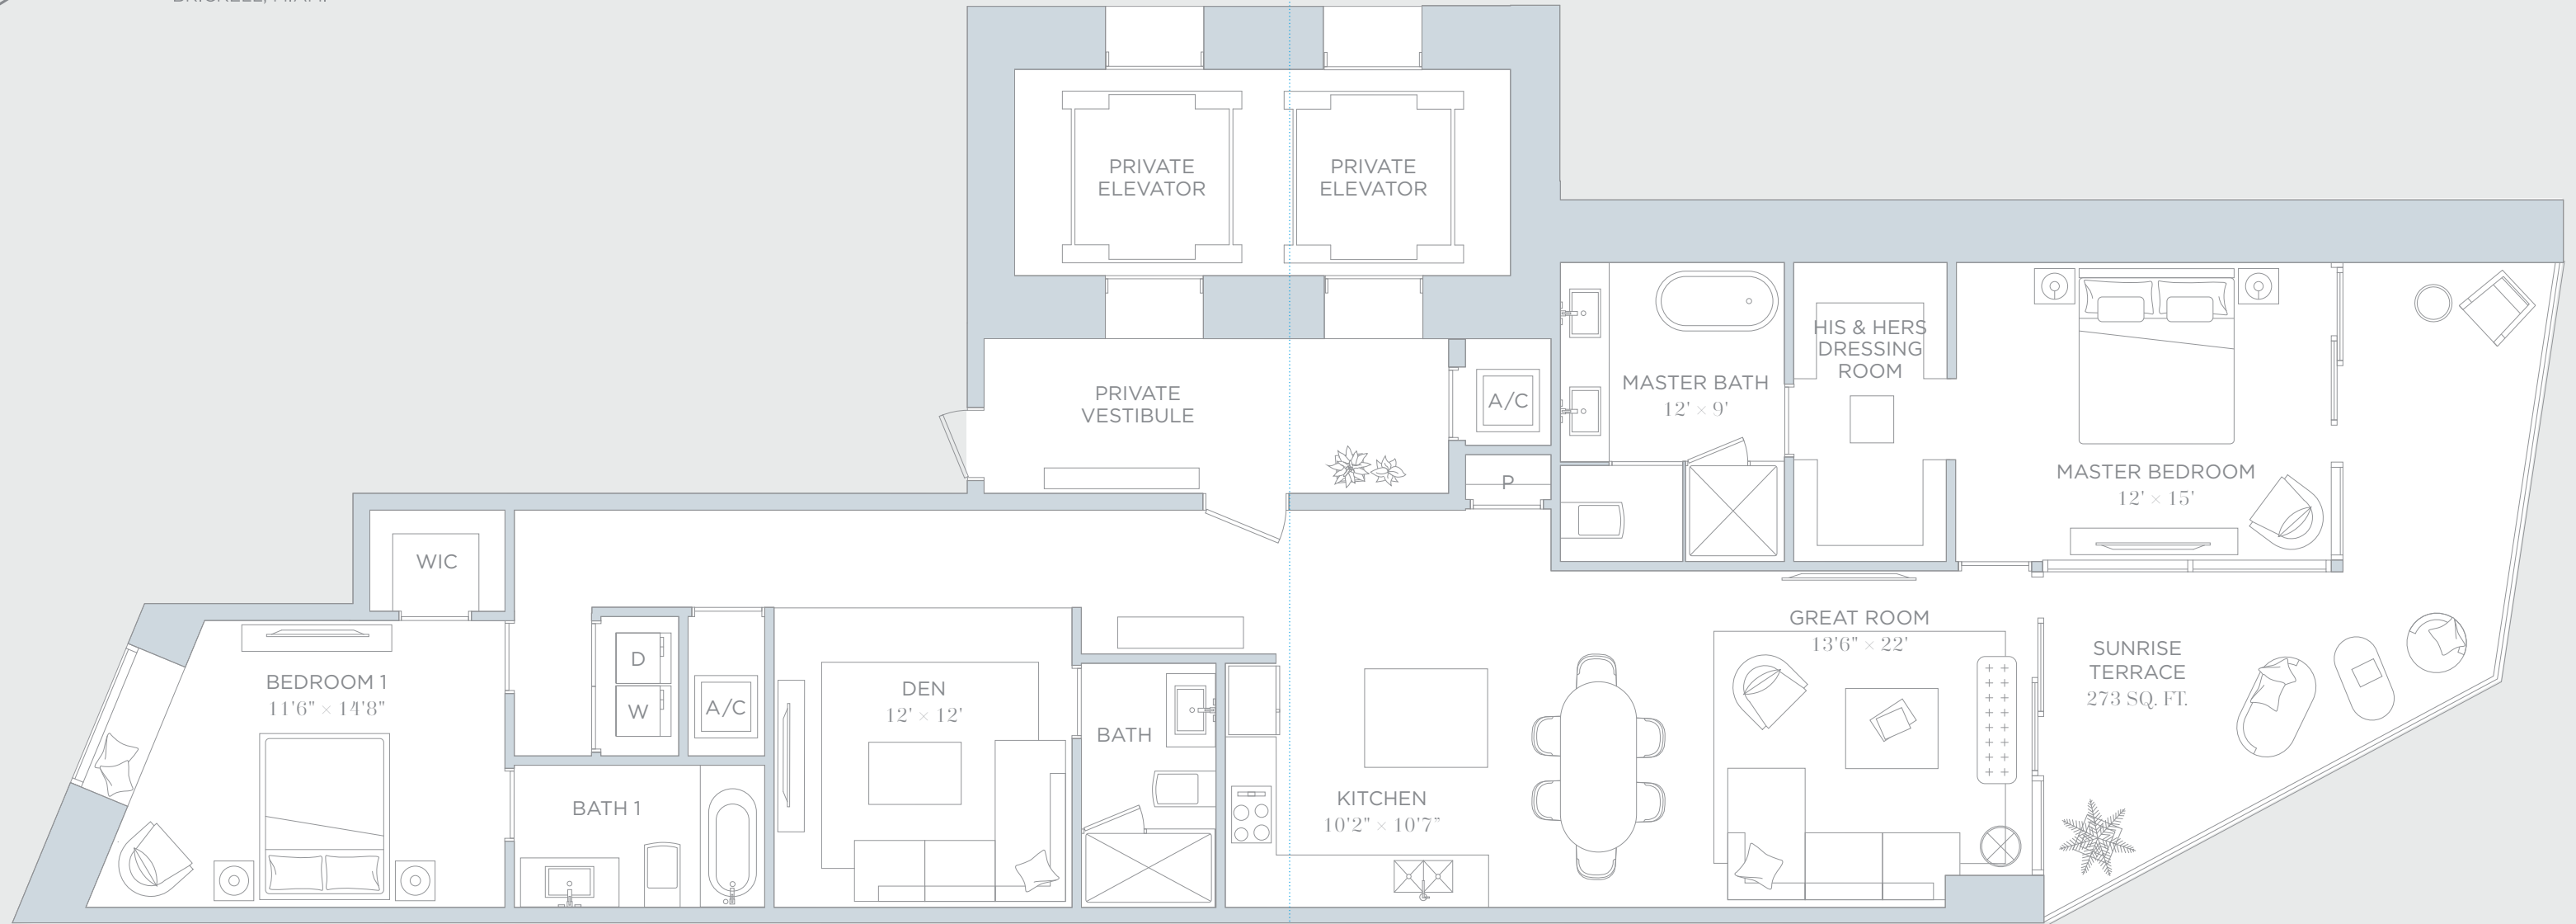

RESIDENCE 01

4 BEDROOMS 4.5 BATHROOMS

A/C INTERIOR AREA: 3,029 SQ. FT. 281.40 SQ. M.

TERRACE AREA: 625 SQ. FT. 58.06 SQ. M.

TOTAL RESIDENCE: 3,654 SQ. FT. 339.46 SQ. M.

RESIDENCE 02

2 BEDROOMS 3 BATHROOMS & DEN

A/C INTERIOR AREA: 1,916 SQ. FT. 178 SQ. M.

TERRACE AREA: 273 SQ. FT. 25.36 SQ. M.

TOTAL RESIDENCE: 2,189 SQ. FT. 203.36 SQ. M.

RESIDENCE 03

2 BEDROOMS 3 BATHROOMS

A/C INTERIOR AREA:	1,865 SQ. FT.	173.26 SQ. M.
TERRACE AREA:	292 SQ. FT.	27.13 SQ. M.
TOTAL RESIDENCE:	2,157 SQ. FT.	200.39 SQ. M.

RESIDENCE 04

2 BEDROOMS 3 BATHROOMS & DEN

A/C INTERIOR AREA:	1,784 SQ. FT.	165.74 SQ. M.
TERRACE AREA:	234 SQ. FT.	21.74 SQ. M.
TOTAL RESIDENCE:	2,018 SQ. FT.	187.48 SQ. M.

RESIDENCE 05

1 BEDROOMS 2 BATHROOMS & DEN