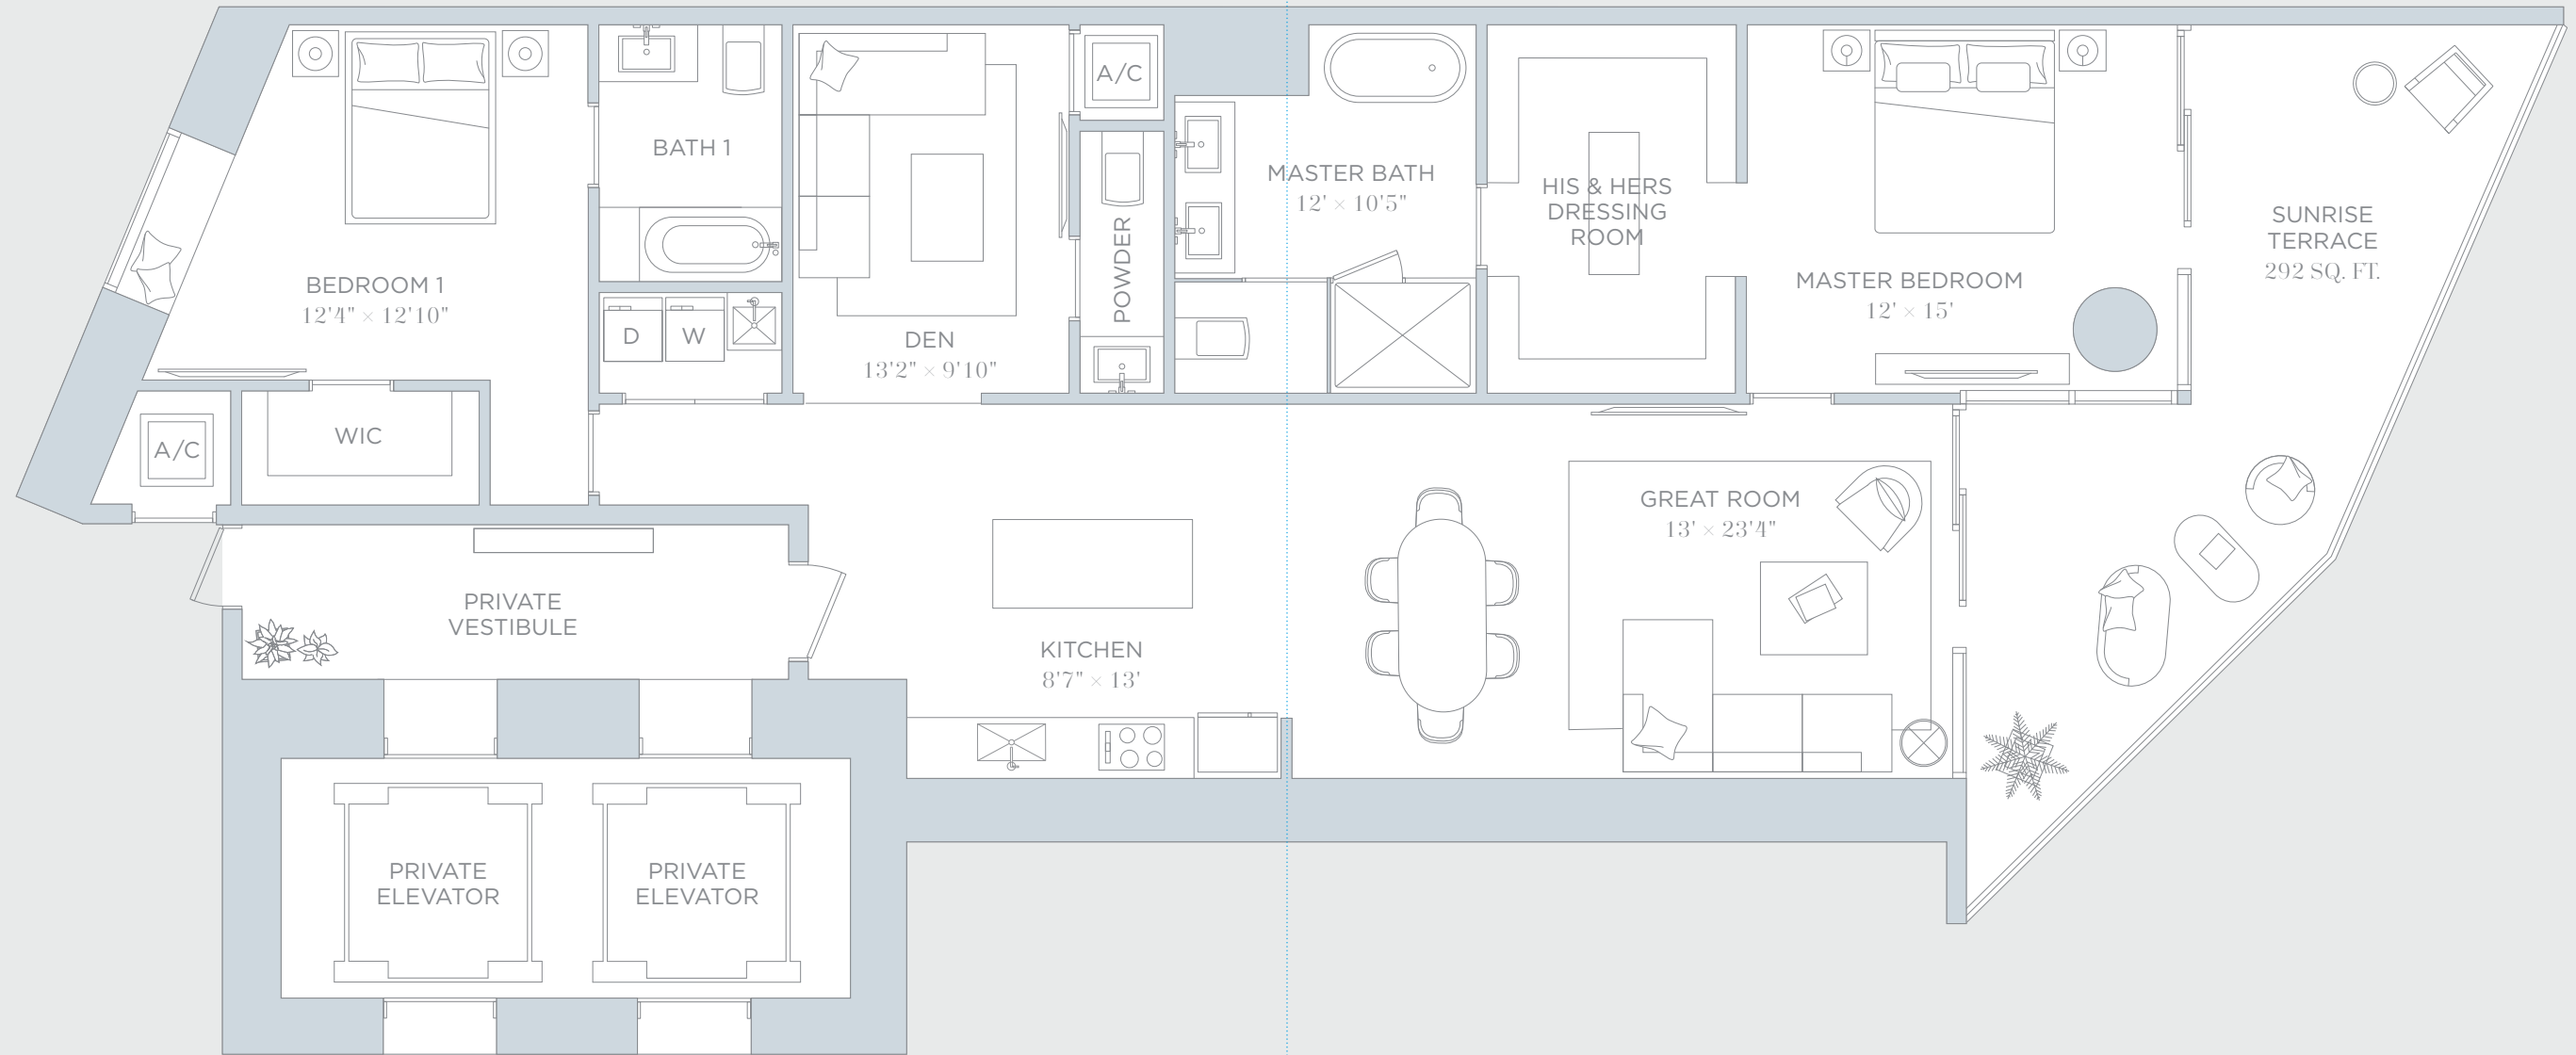

RESIDENCE 01

4 BEDROOMS 4.5 BATHROOMS

A/C INTERIOR AREA: 3,029 SQ. FT. 281.40 SQ. M.

TERRACE AREA: 625 SQ. FT. 58.06 SQ. M.

TOTAL RESIDENCE: 3,654 SQ. FT. 339.46 SQ. M.

RESIDENCE 02

2 BEDROOMS 3 BATHROOMS & DEN

A/C INTERIOR AREA: 1,916 SQ. FT. 178 SQ. M.

TERRACE AREA: 273 SQ. FT. 25.36 SQ. M.

TOTAL RESIDENCE: 2,189 SQ. FT. 203.36 SQ. M.

RESIDENCE 03

2 BEDROOMS 3 BATHROOMS

A/C INTERIOR AREA:	1,865 SQ. FT.	173.26 SQ. M.
TERRACE AREA:	292 SQ. FT.	27.13 SQ. M.
TOTAL RESIDENCE:	2,157 SQ. FT.	200.39 SQ. M.

RESIDENCE 04

2 BEDROOMS 3 BATHROOMS & DEN

A/C INTERIOR AREA:	1,784 SQ. FT.	165.74 SQ. M.
TERRACE AREA:	234 SQ. FT.	21.74 SQ. M.
TOTAL RESIDENCE:	2,018 SQ. FT.	187.48 SQ. M.

RESIDENCE 05

1 BEDROOMS 2 BATHROOMS & DEN