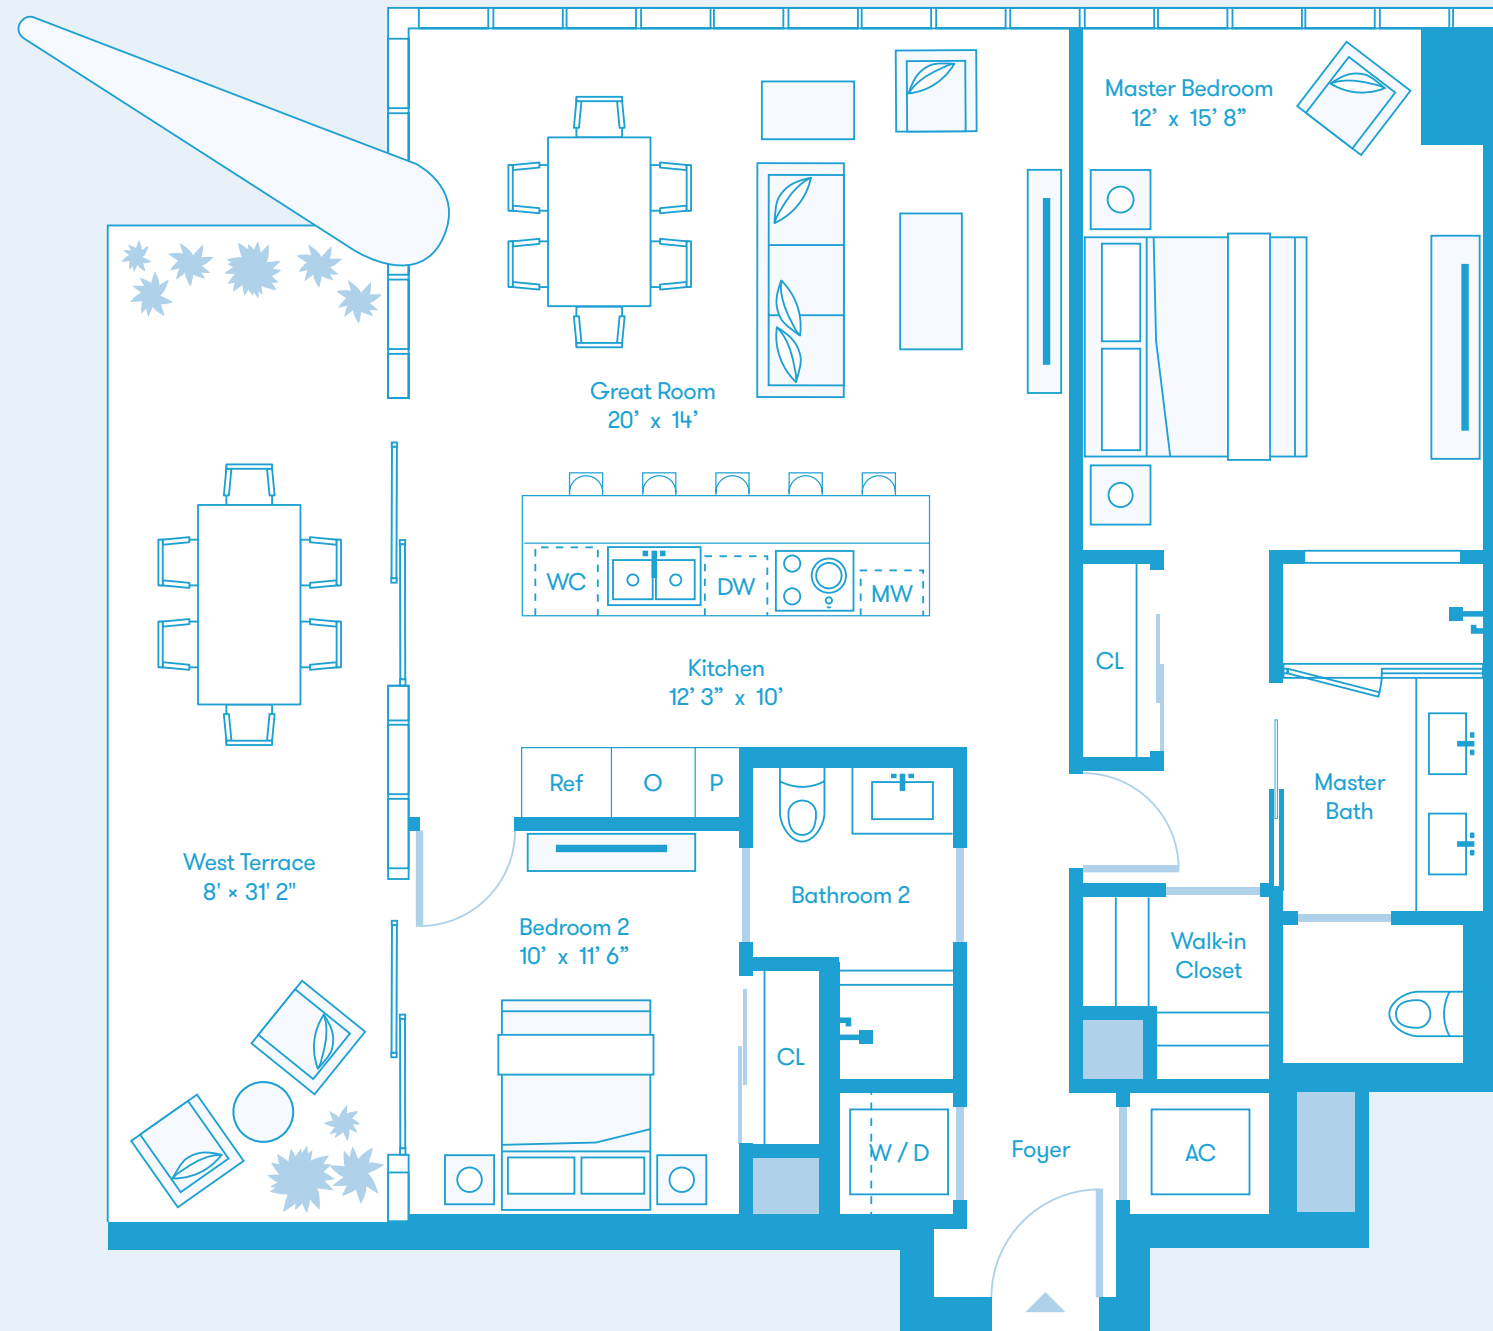

* Level 8 has an extended balcony totaling 1,200 Sq. Ft. / 112 Sq M.

Biscayne Bay