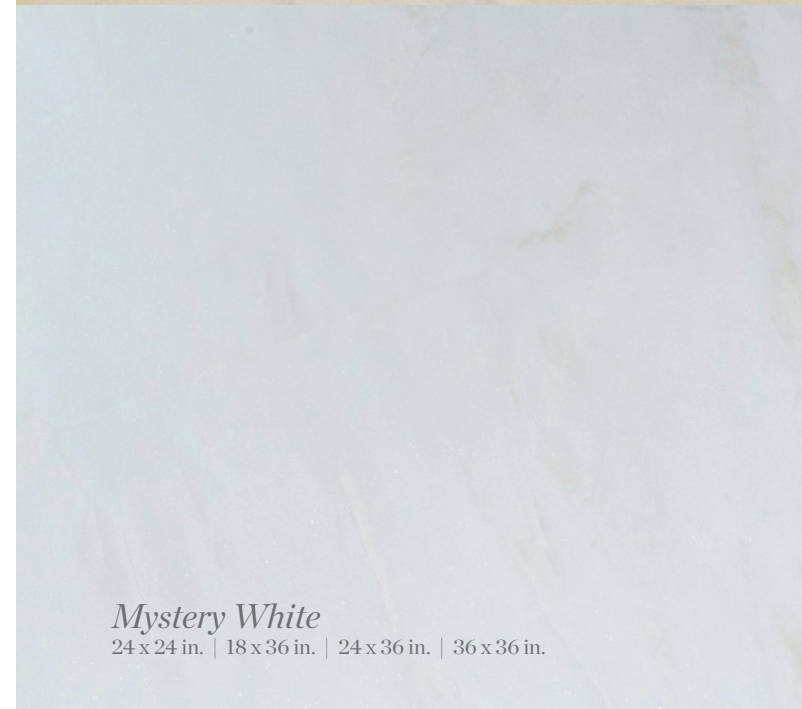

Crema Delicatto
24 x 24 in. | 18 x 36 in. | 24 x 36 in. | 36 x 36 in.

Mystery White
24 x 24 in. | 18 x 36 in. | 24 x 36 in. | 36 x 36 in.

Marble Exemplifies Luxury.

All marble options are available in four sizes to meet your personal style.